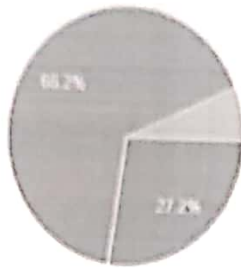

Overall academic/ educational environment of the college

1,145 responses

Copy

- Excellent
- Good
- Need improvement

Principal
Shree Shivaji Arts, Comm. & Science
College, Rajura Dist. Chandrapur (MS)