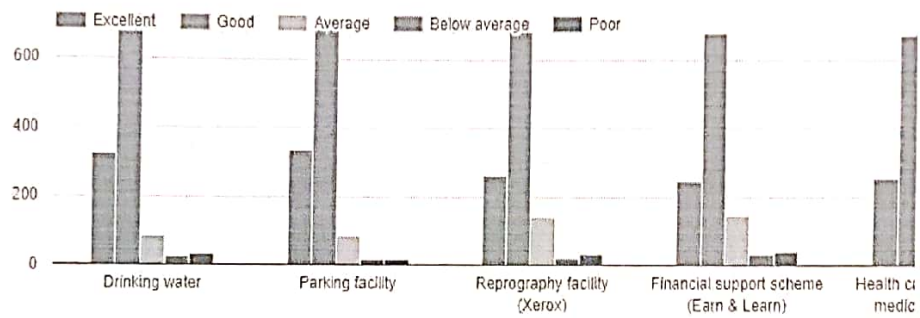

Student support services

Copy