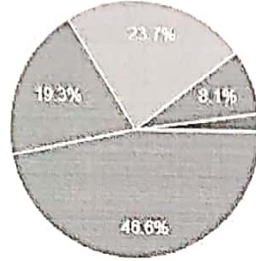

Shree Shivaji Arts, Commerce & Science College, Rajura

Analysis of College feedback 2022-23

Class Name

1,145 responses

 Copy

-  B. A.
-  B. Com.
-  B. Sc.
-  M. Com.
-  M. Sc. Zoo

Facilities in the college

 Copy