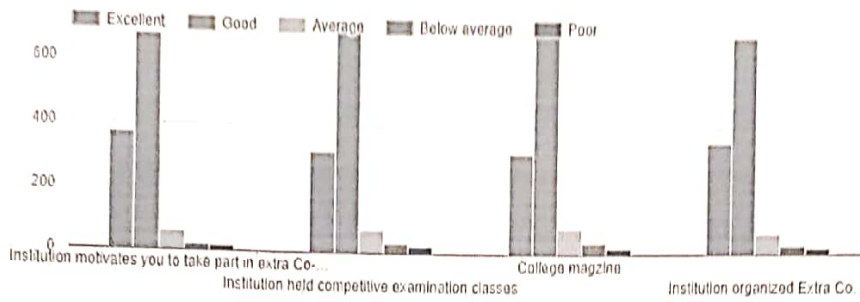

Extra curricular & co-curricular activities

Copy