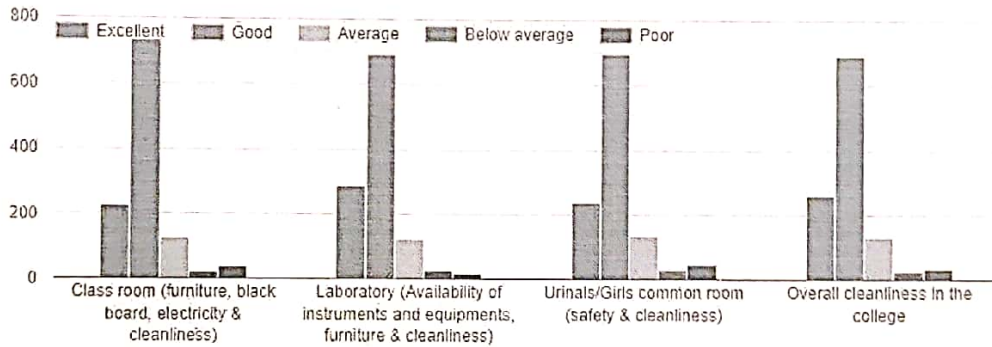

Shree Shivaji Arts, Commerce & Science College, Rajura

Analysis of College feedback 2022-23

Class Name

1,145 responses

 Copy

-  B. A.
-  B. Com.
-  B. Sc.
-  M. Com.
-  M. Sc. Zoo

Facilities in the college

 Copy