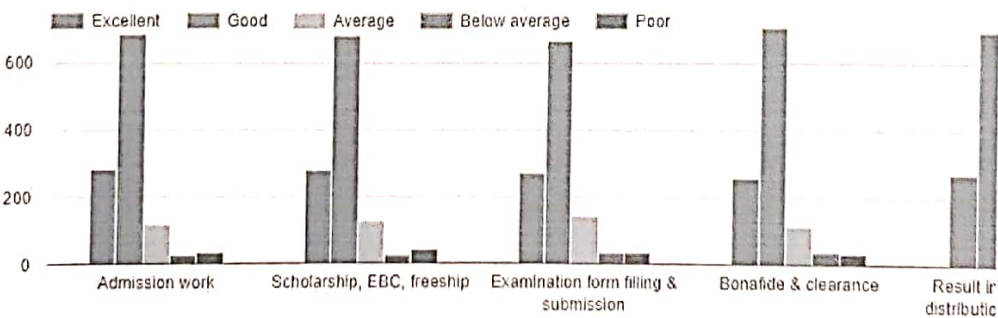

Extra curricular & co-curricular activities

Copy

Student support services

Copy

Co-operation from non teaching staff

Copy

(Handwritten Signature)

Principal
Shree Shivaji Arts, Comm. & Science
College, Rajura Dist. Chandrapur (MS)